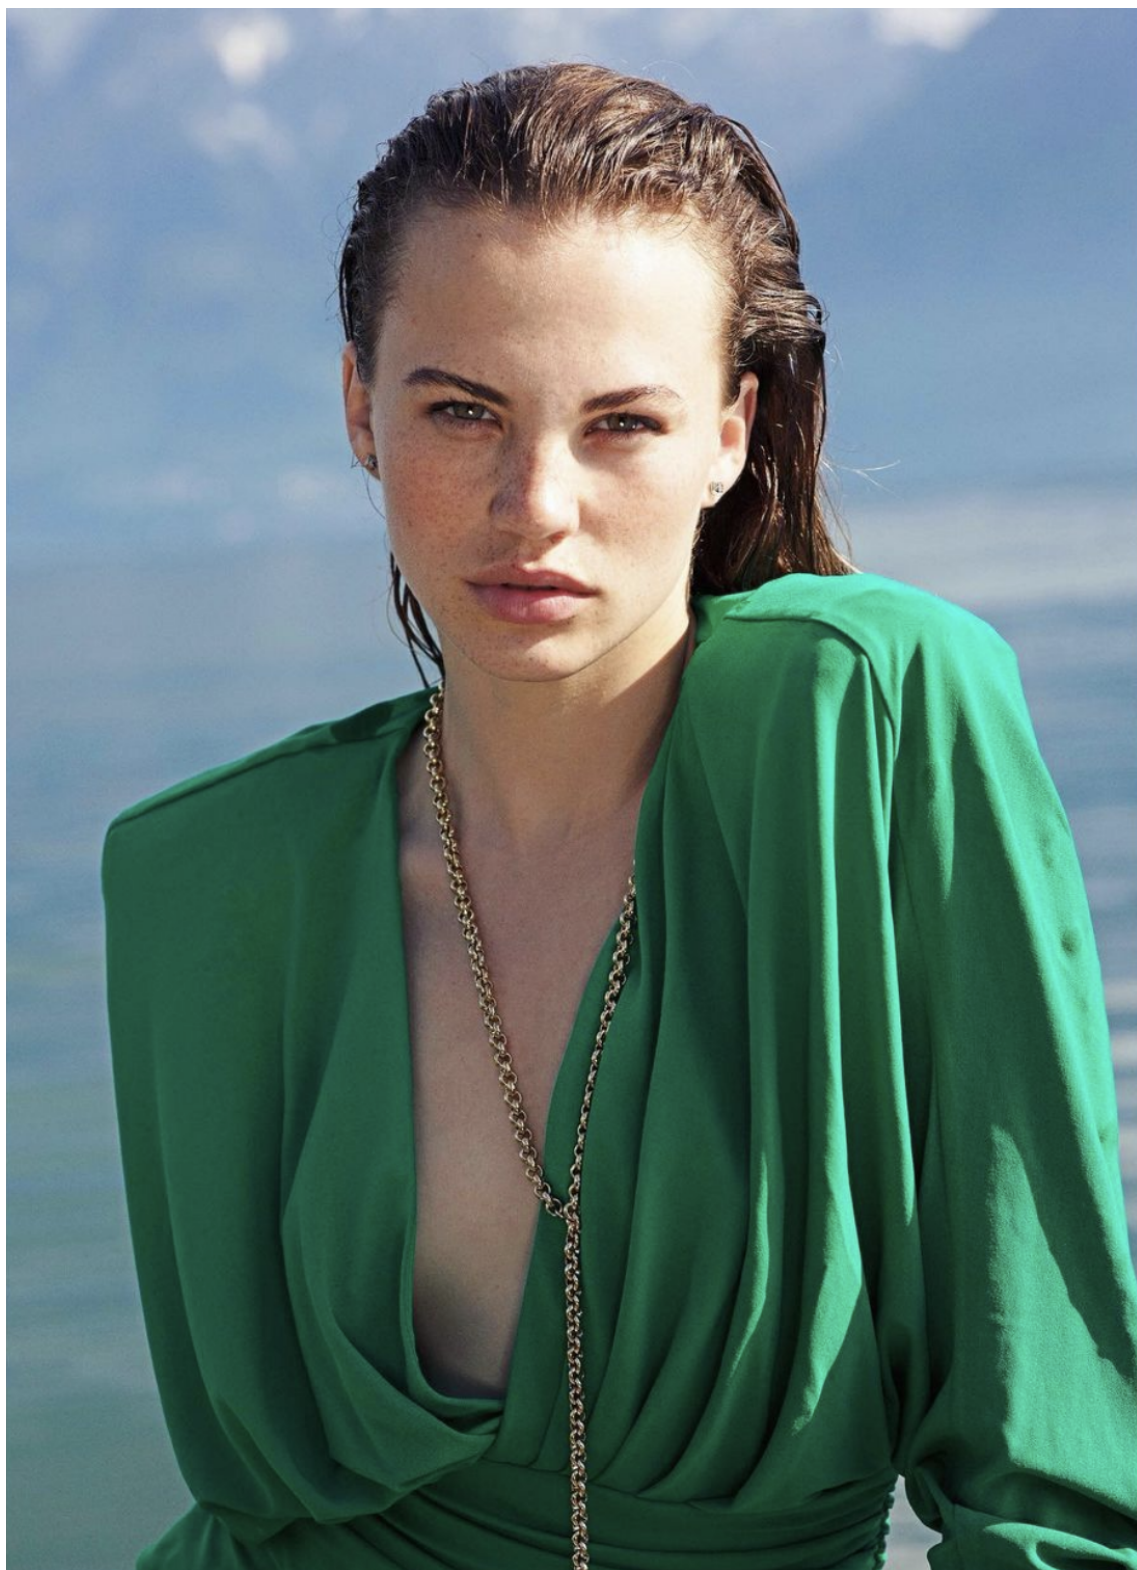

ALINA ZHMURKO

height 175 cm · bust 84 cm · cup B · waist 63 cm · hips 90 cm · dress 36

shoes size 39 · hair light brown · eyes green